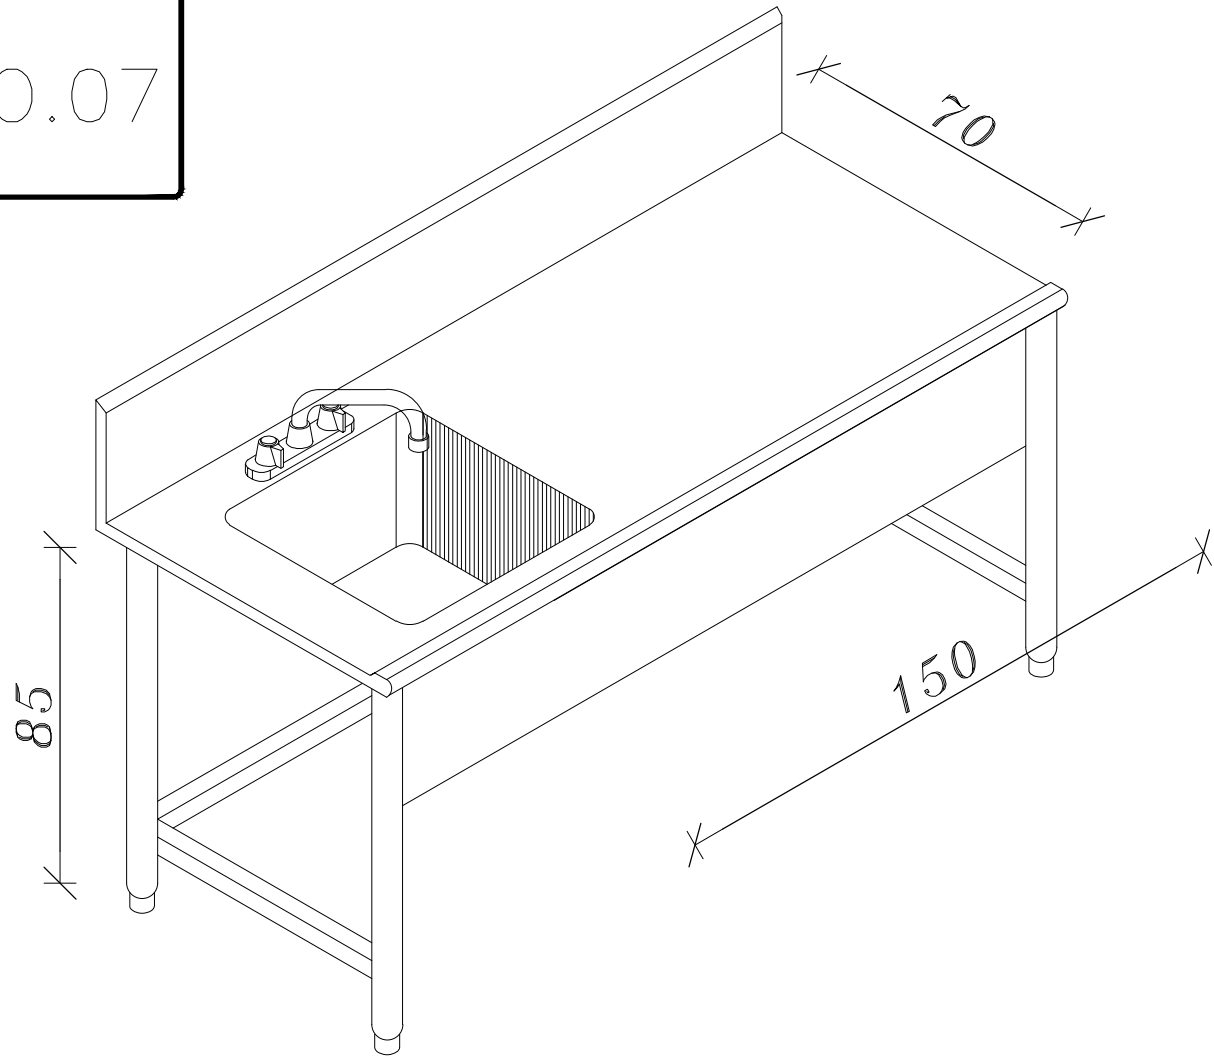

NO.07

EL NOUR

SCALE  
FIT

DRWING : BY  
ENG. ESLAM FAYEZ

SHEET TITLE  
SS WORK TABLE/W SINK UNIT

DATE  
31/10/2015

CHKD

NO .1  
DIM. 1200X700X850 H  
QUY. 1